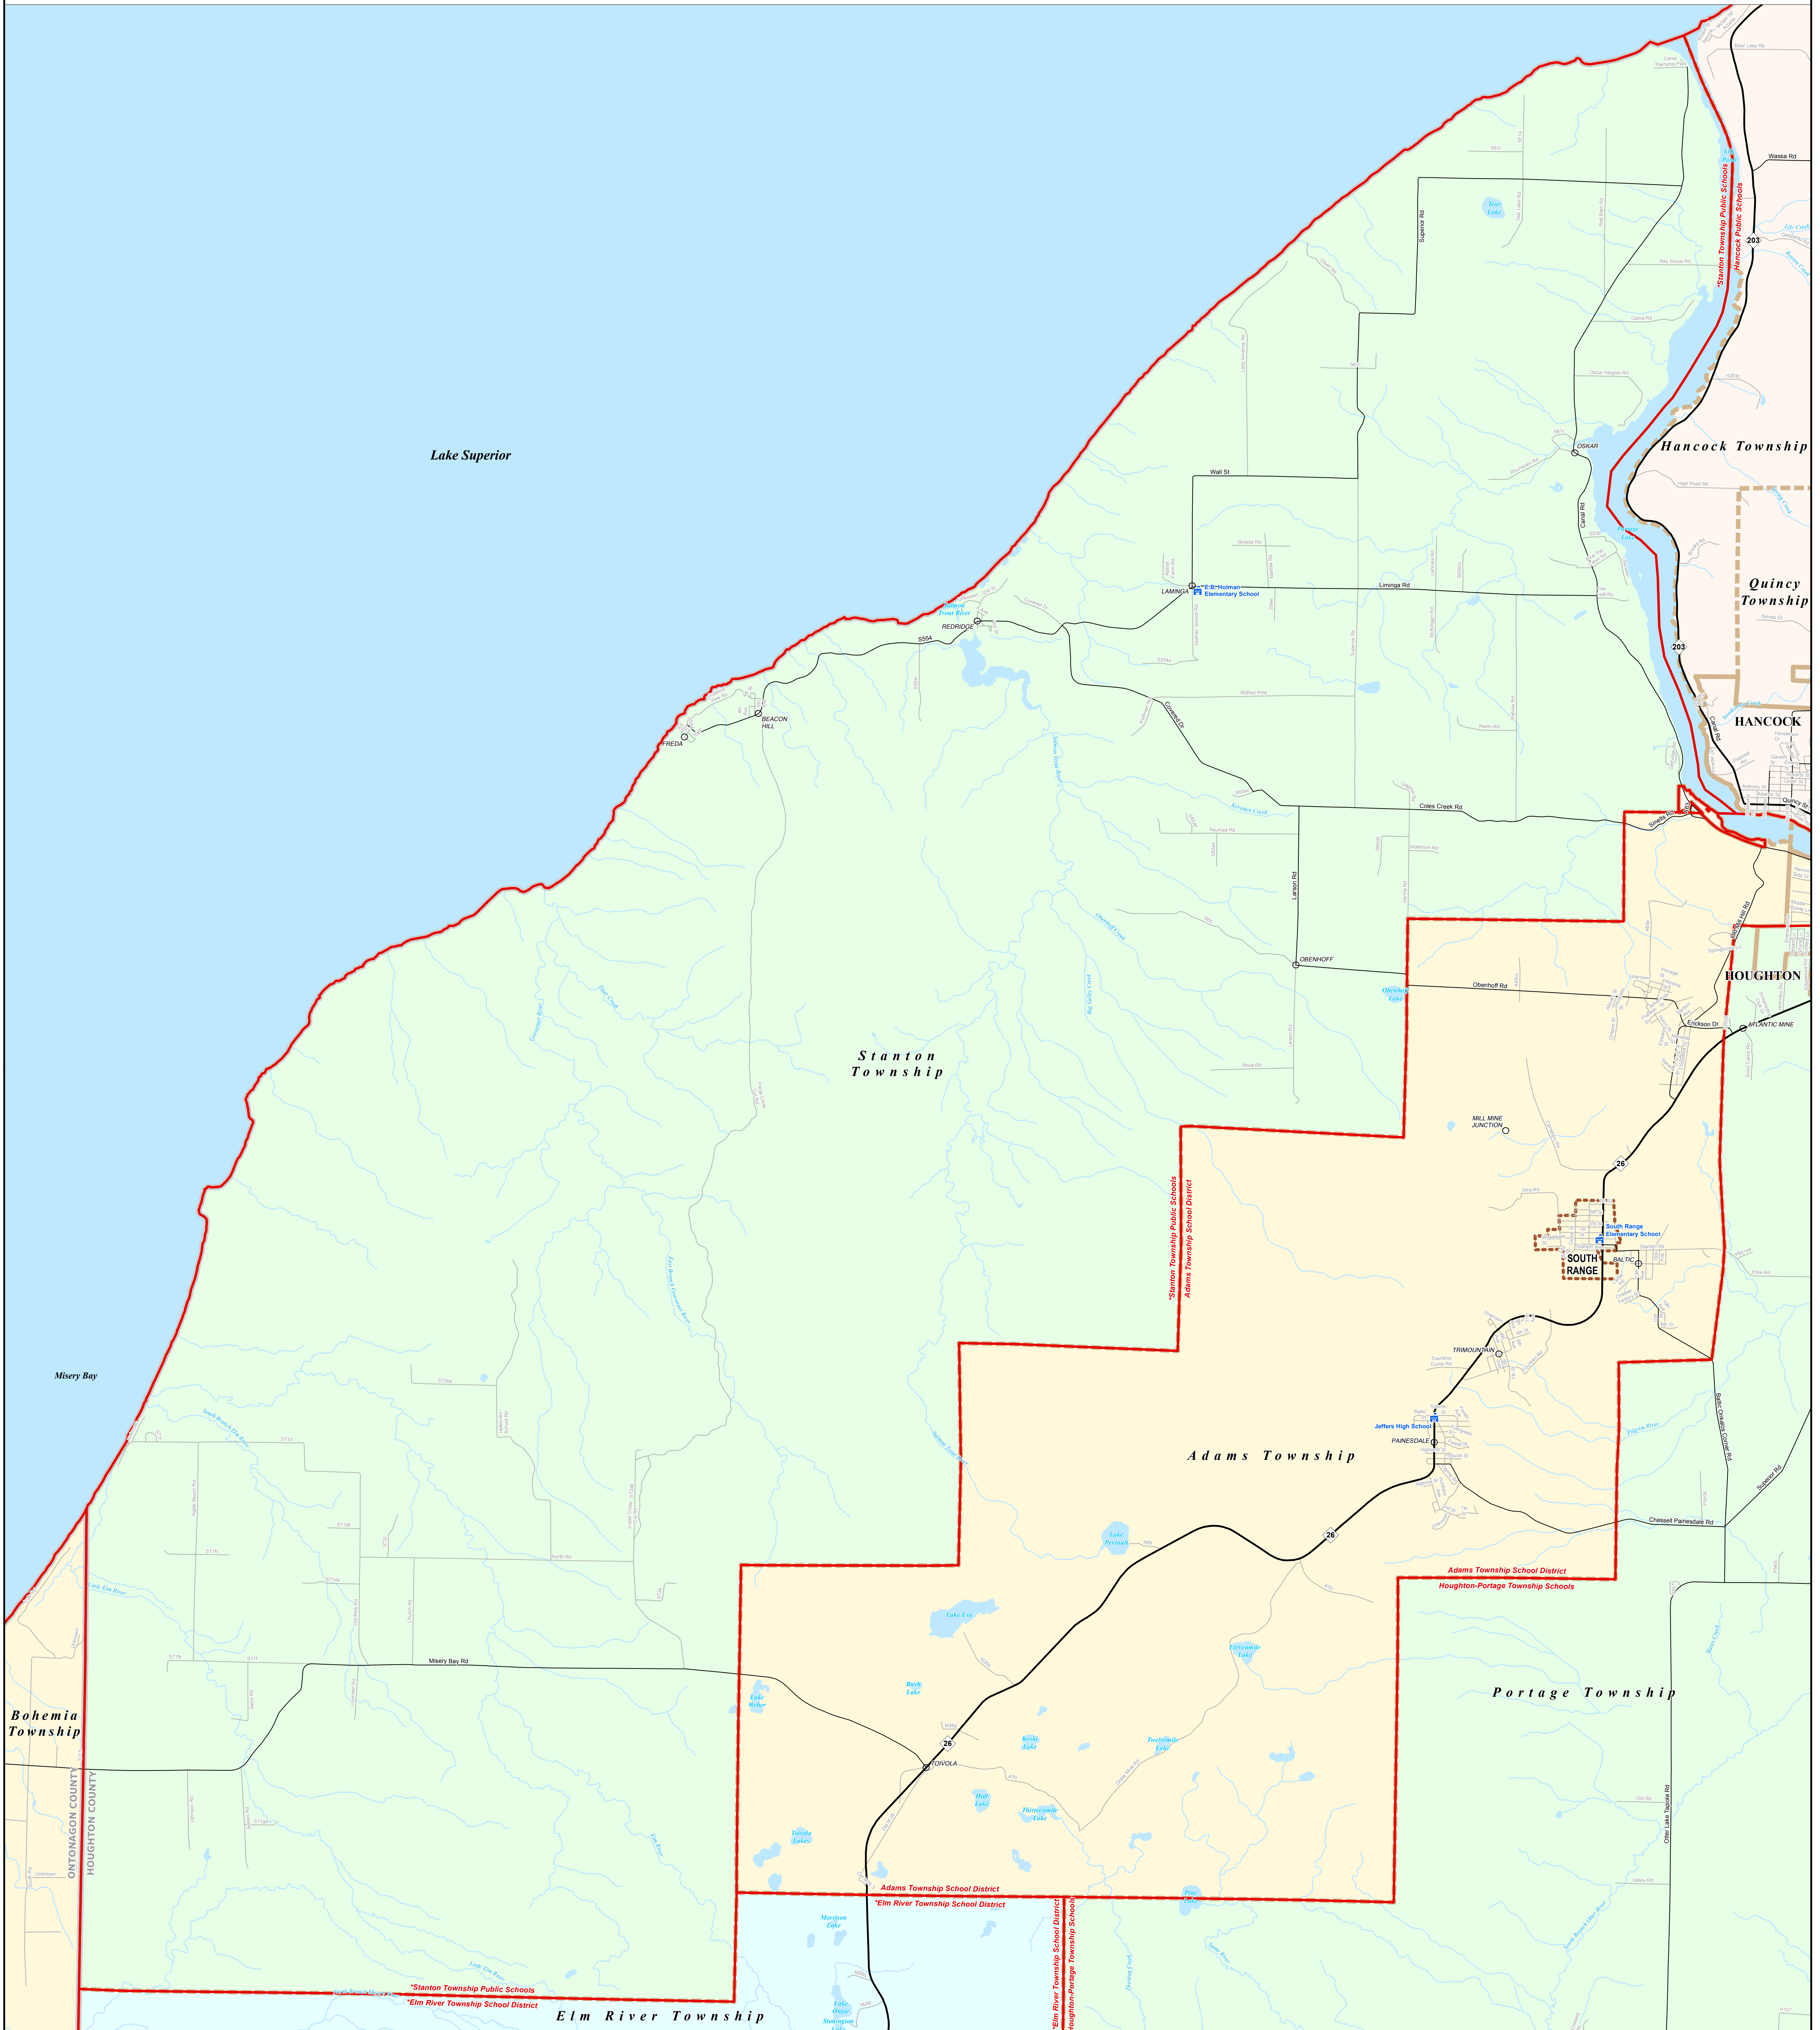

*STANTON TOWNSHIP PUBLIC SCHOOLS

Copper Country ISD

*Note: Non K-12 School Districts identified with Asterisk (*) in Name

11/14/13

Legend	
School District	Unincorporated Place
County	School
City	Water Feature
Township	Freeway
Village	Highway
Census Designated Place	Primary Road
	Local Road
	Railroad
	River, Stream, or Drain

Source: Michigan Geographic Framework, v13a